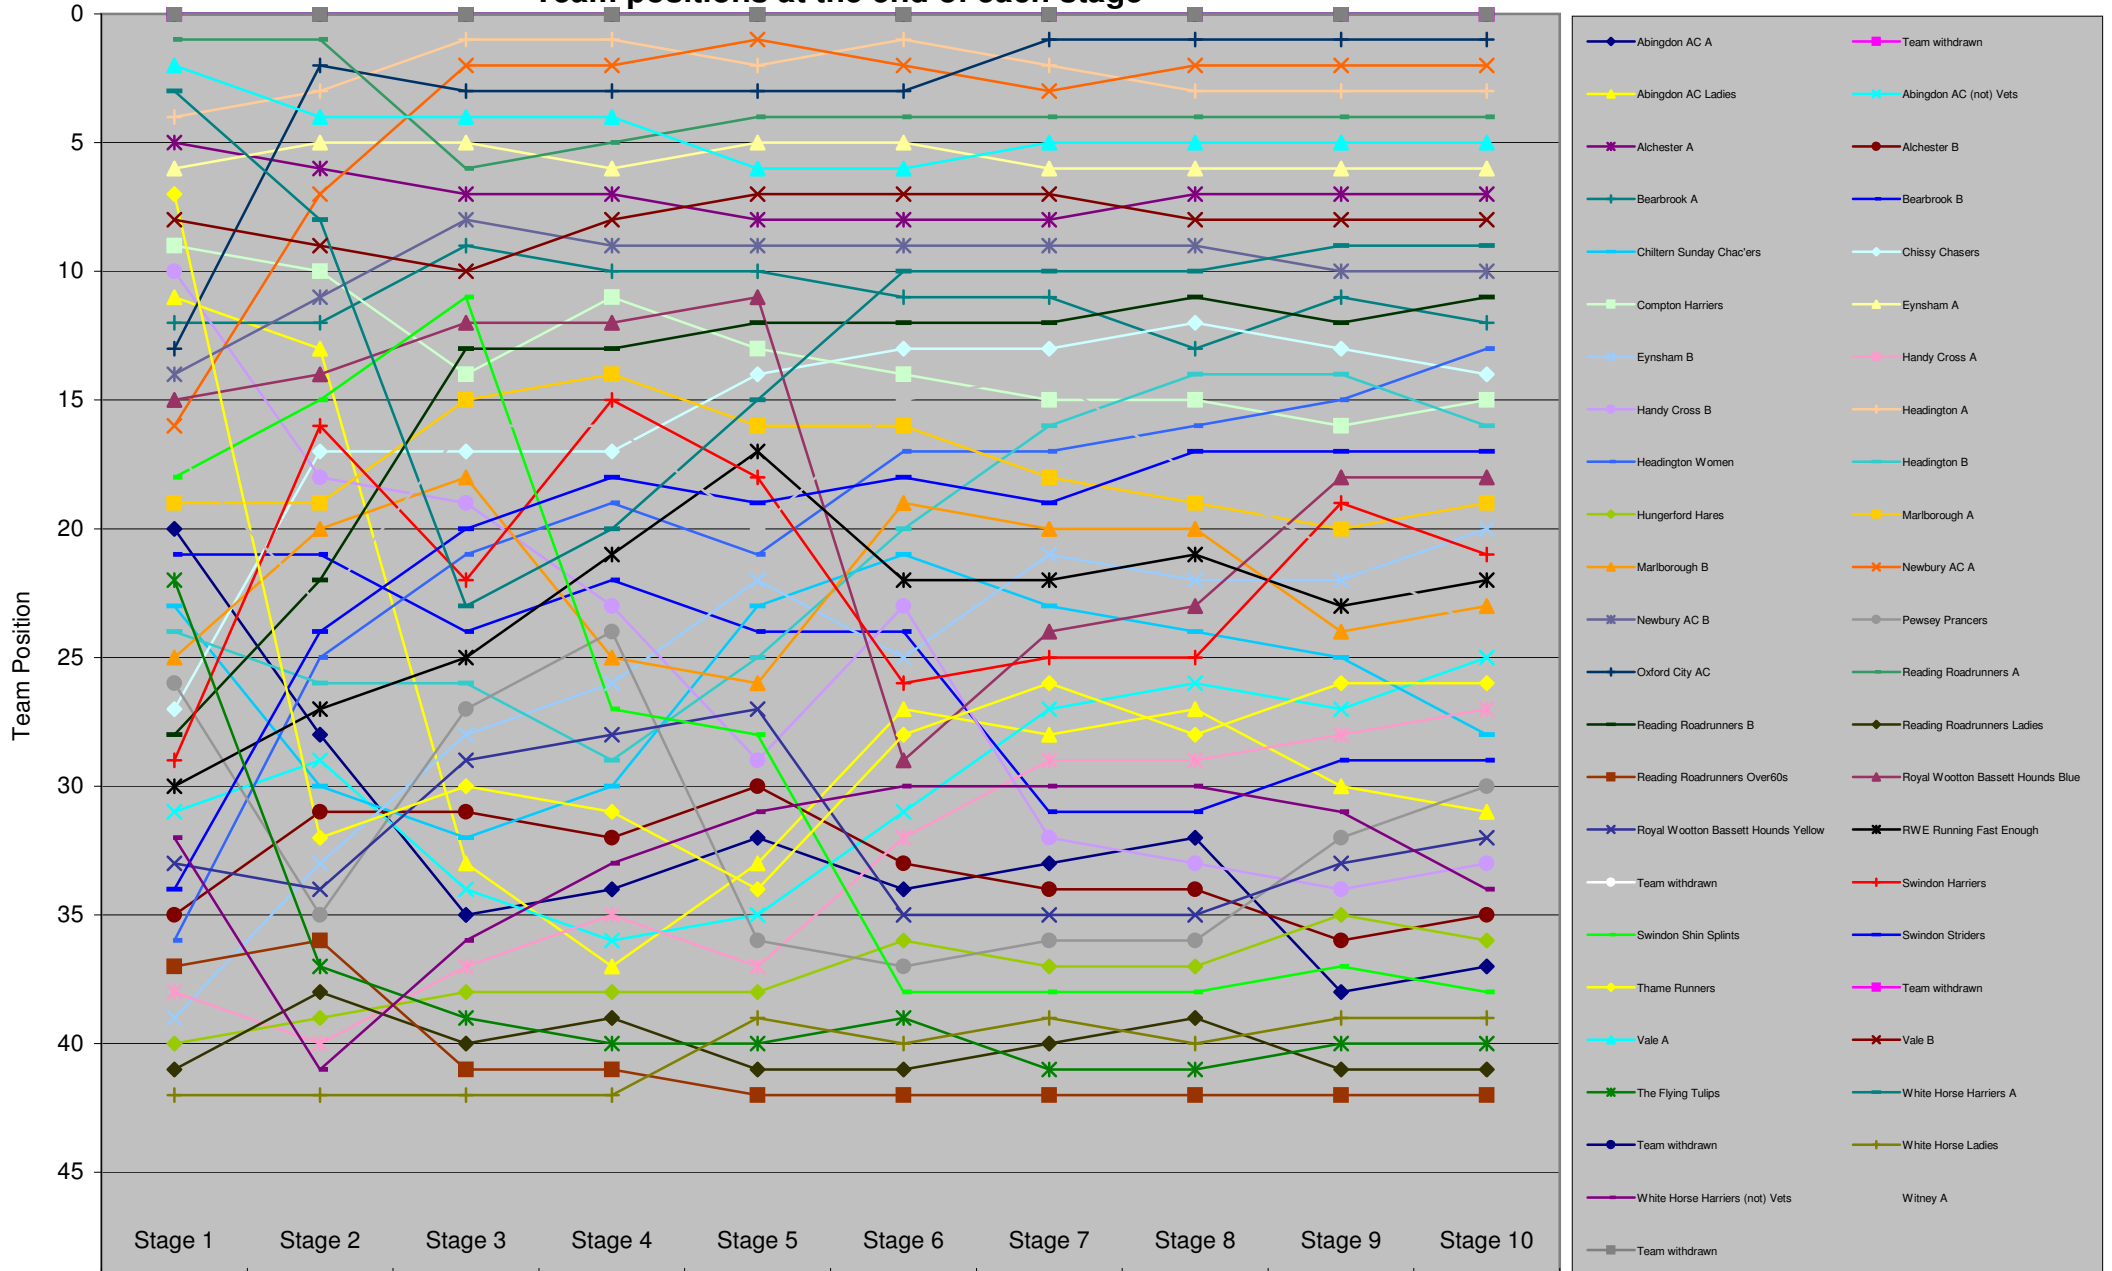

Ridgeway Relay 2015

Overall Results

Position	Team Number	Team Name	Class	Running Time	Per Mile	Penalties	Total Time (inc. penalties)	Position last year	Time last year
1	25	Oxford City AC	Senior	9:24:03	0:06:19		9:24:03	4	10:00:48
2	22	Newbury AC A	Senior	9:32:41	0:06:25		9:32:41	5	10:03:46
3	16	Headington A	Senior	9:43:50	0:06:33		9:43:50	1	9:38:30
4	26	Reading Roadrunners A	Senior	9:47:13	0:06:35		9:47:13	7	10:32:39
5	39	Vale A	Senior	10:13:40	0:06:53		10:13:40	2	9:44:01
6	12	Eynsham A	Senior	10:14:43	0:06:53		10:14:43	3	9:58:37
7	5	Alchester A	Senior	10:43:12	0:07:13		10:43:12	9	10:42:49
8	40	Vale B	Senior	10:44:48	0:07:14		10:44:48		
9	42	White Horse Harriers A	Senior	10:45:56	0:07:14		10:45:56	6	10:28:39
10	23	Newbury AC B	Senior	11:02:19	0:07:26		11:02:19	14	11:19:42
11	27	Reading Roadrunners B	Senior	11:09:38	0:07:30		11:09:38	24	12:01:54
12	7	Bearbrook A	Senior	11:14:15	0:07:34		11:14:15	17	11:28:47
13	17	Headington Women	Ladies	11:36:47	0:07:49		11:36:47	22	11:58:28
14	10	Chissy Chasers	Senior	11:43:03	0:07:53		11:43:03	19	11:37:08
15	11	Compton Harriers	Senior	11:46:19	0:07:55		11:46:19	16	11:22:18
16	18	Headington B	Senior	11:48:46	0:07:57		11:48:46	27	12:34:22
17	36	Swindon Striders	Senior	11:50:42	0:07:58		11:50:42	29	12:44:49
18	30	Royal Wootton Bassett Hounds Blue	Senior	11:51:33	0:07:59		11:51:33	8	10:34:27
19	20	Marlborough A	Senior	12:01:34	0:08:05		12:01:34	11	10:58:34
20	13	Eynsham B	Senior	12:09:57	0:08:11		12:09:57	25	12:05:16
21	34	Swindon Harriers	Senior	12:11:10	0:08:12		12:11:10	12	11:03:20
22	32	RWE Running Fast Enough	Senior	12:16:13	0:08:15		12:16:13		
23	21	Marlborough B	Senior	12:20:00	0:08:18		12:20:00	34	12:58:13
24	46	Witney A	Senior	12:21:55	0:08:19		12:21:55	10	10:44:44
25	4	Abingdon AC (not) Vets	Senior	12:41:39	0:08:32		12:41:39	28	12:36:18
26	37	Thame Runners	Senior	12:45:02	0:08:35		12:45:02	13	11:14:29
27	14	Handy Cross A	Senior	12:45:36	0:08:35		12:45:36	15	11:12:06
28	9	Chiltern Sunday Chac'ers	Senior	12:46:15	0:08:35		12:46:15		
29	8	Bearbrook B	Senior	12:52:00	0:08:39		12:52:00	21	11:46:35
30	24	Pewsey Prancers	Senior	12:56:03	0:08:42		12:56:03	33	12:57:54
31	3	Abingdon AC Ladies	Ladies	12:56:08	0:08:42		12:56:08	35	12:59:03
32	31	Royal Wootton Bassett Hounds Yellow	Senior	13:11:08	0:08:52		13:11:08	36	13:00:29
33	15	Handy Cross B	Ladies	13:11:35	0:08:52		13:11:35	43	13:54:28
34	45	White Horse Harriers (not) Vets	Senior	13:16:02	0:08:55		13:16:02		
35	6	Alchester B	Senior	13:18:16	0:08:57		13:18:16		
36	19	Hungerford Hares	Senior	13:18:16	0:08:57		13:18:16	30	12:52:20
37	1	Abingdon AC A	Senior	13:33:57	0:09:07		13:33:57	32	12:53:09
38	35	Swindon Shin Splints	Senior	14:01:26	0:09:26		14:01:26	46	16:03:18
39	44	White Horse Ladies	Ladies	14:14:21	0:09:35		14:14:21		
40	41	The Flying Tulips	Senior	14:24:02	0:09:41		14:24:02		
41	28	Reading Roadrunners Ladies	Ladies	14:41:10	0:09:53		14:41:10	39	13:16:27
42	29	Reading Roadrunners Over60s	Veterans	15:35:19	0:10:29		15:35:19	47	16:42:11

Ridgeway Relay 2015

Team positions at the end of each stage